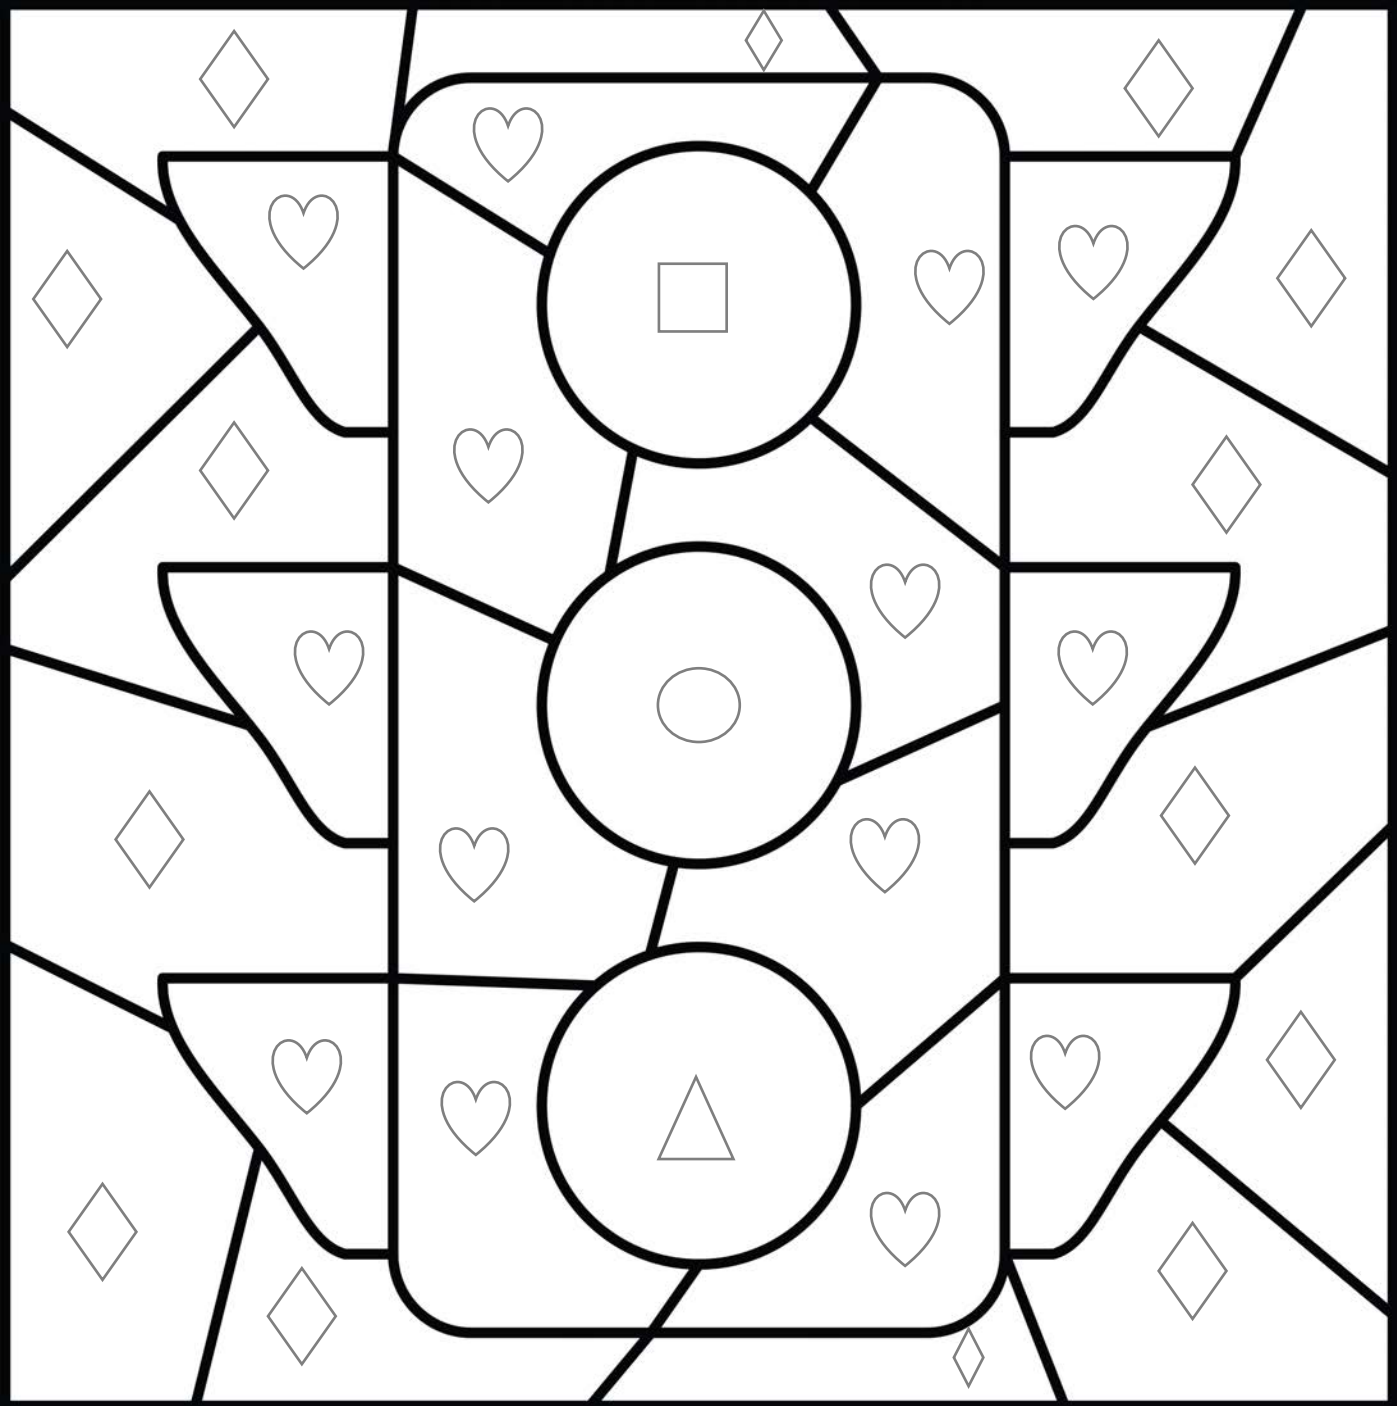

○ = yellow

◇ = white

Traffic Lights ~ Shapes

□ = red

○ = yellow

♡ = black

◇ = blue

△ = green

Stop Sign ~ Shapes

□ = red

○ = white

◇ = green

Sign ~ Shapes

□ = pink

◇ = yellow

○ = red